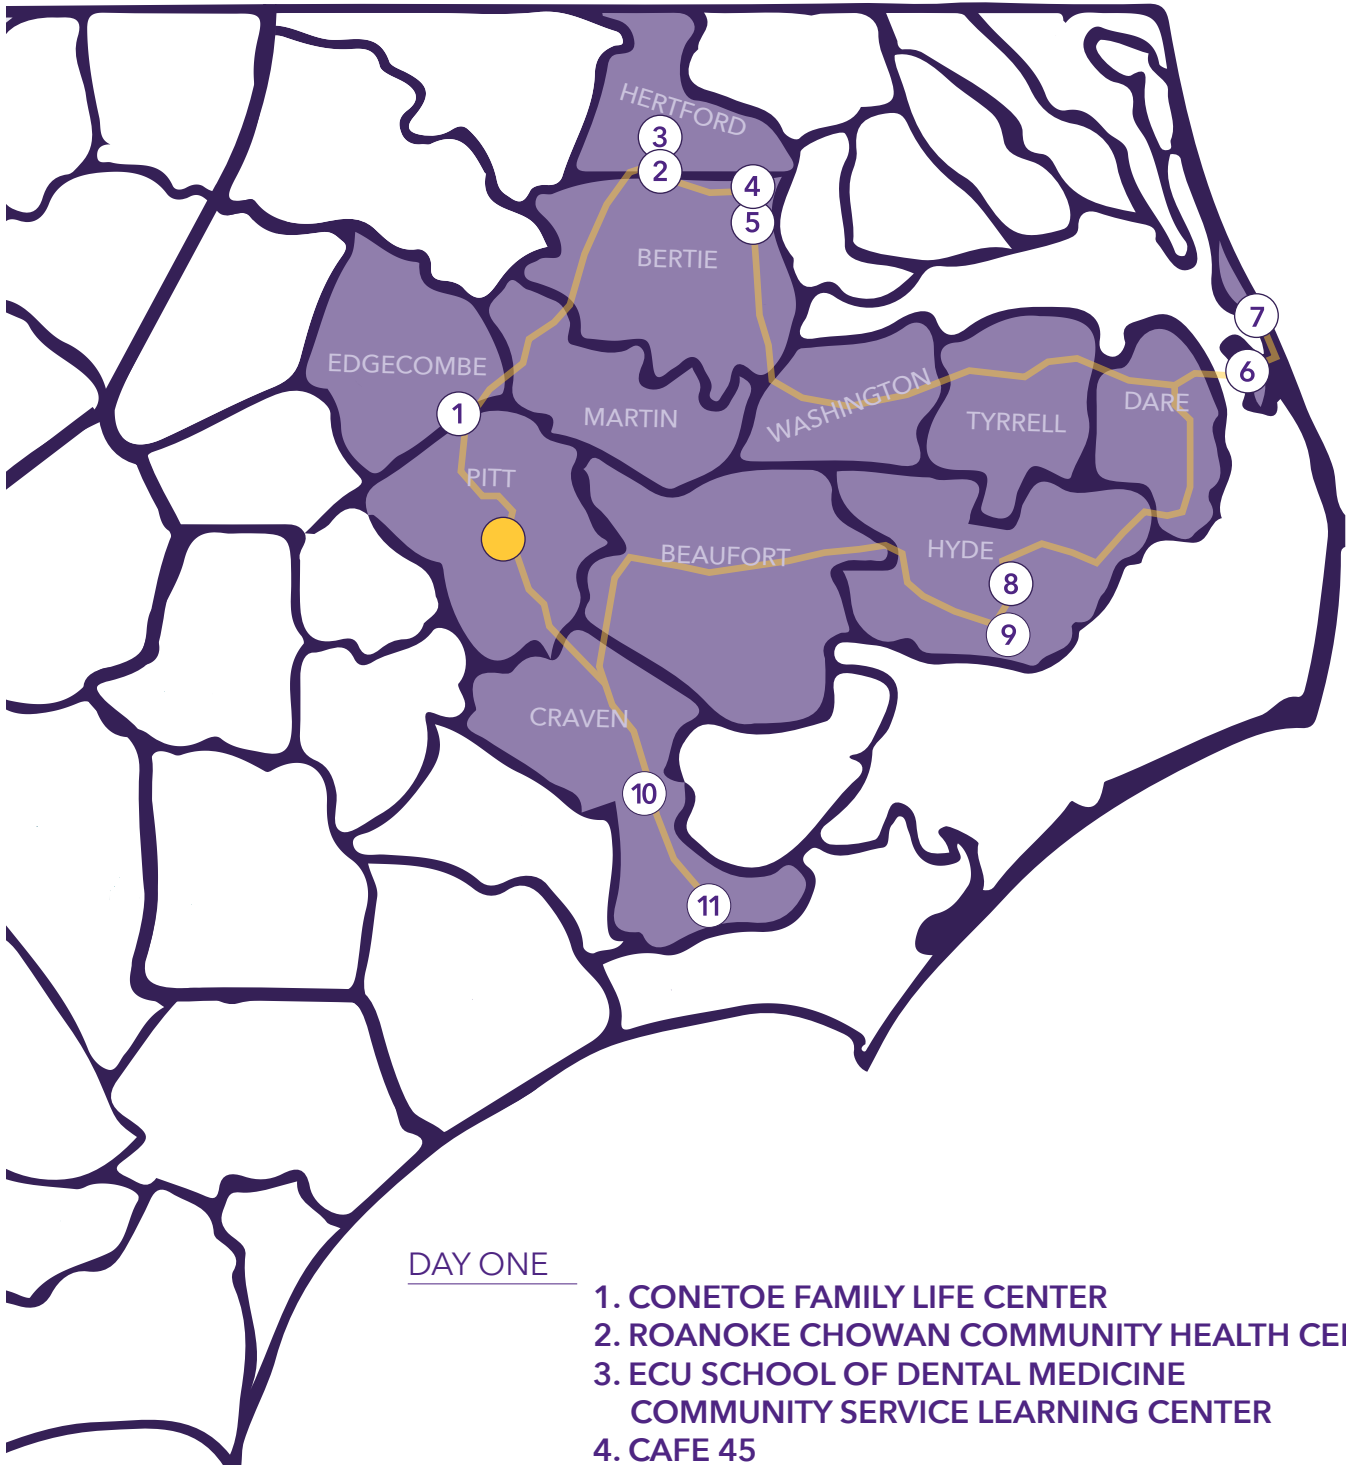

BUS TOUR STOPS

DAY ONE

1. CONETOE FAMILY LIFE CENTER
2. ROANOKE CHOWAN COMMUNITY HEALTH CENTER
3. ECU SCHOOL OF DENTAL MEDICINE
COMMUNITY SERVICE LEARNING CENTER
4. CAFE 45
5. WJP FARM
6. ECU OUTER BANKS CAMPUS
7. MAKO'S BEACH GRILLE + BAR

DAY TWO

8. LAKE MATTAMUSKEET NATIONAL WILDLIFE REFUGE
9. HYDE COUNTY MANAGER'S TOUR
10. NEW BERN WALKING & WINDSHIELD TOUR
11. MARINE CORPS AIR STATION CHERRY POINT